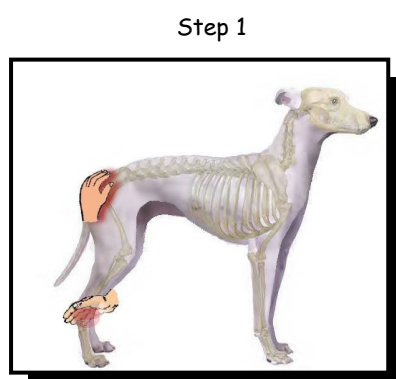

This flow will require that you work on both sides of the animal. If two people are working on a horse, then it is possible to simply stay on one side, across from each other. Remember to start with the Initial Centering 13/10 sequence. You never want to start a session with an animal's hind legs. I try to keep my hands on the animal as I move from the first sequence into the anchor step (first step) of this flow, allowing my hands to gently slide along the fur, hair or feathers. It allows the animal to understand where your hands are and helps him to understand your intention to share.

AIDS	HAMONISIERT	HARMONISE
Helps All Immune Issues total body energizer; rejuvenator; energy to all organs; white & red blood cells; skin surface; allergic conditions; builds immune system; spleen	hilft allen Themen des Immunsystems Energetisierer des ganzen Körpers; Verjünger; Energie an alle Organe; weiße und rote Blutkörperchen; Hautoberfläche; allergische Zustände; baut das Immunsystem auf; Milz	aide tout thème du système immunitaire énergétise le corps entier; rajeunit; énergie pour tous les organes; globules blancs et rouges; peau superficielle; conditions allergiques; construit le système immunitaire; rate

👉 right #5 (inner leg)   👈 center #25 (coccyx)